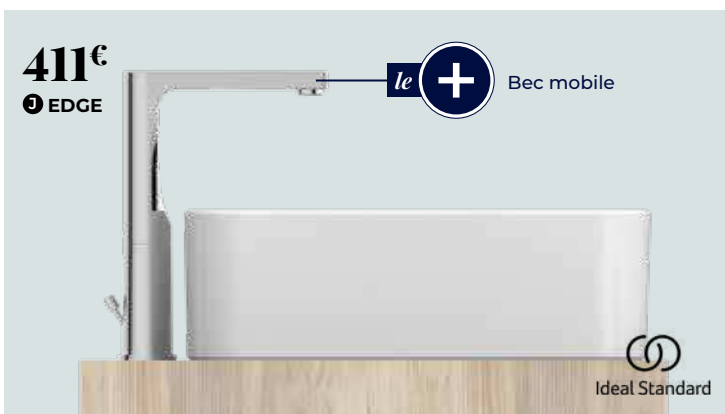

411€

Ⓜ EDGE

Bec mobile

Ideal Standard