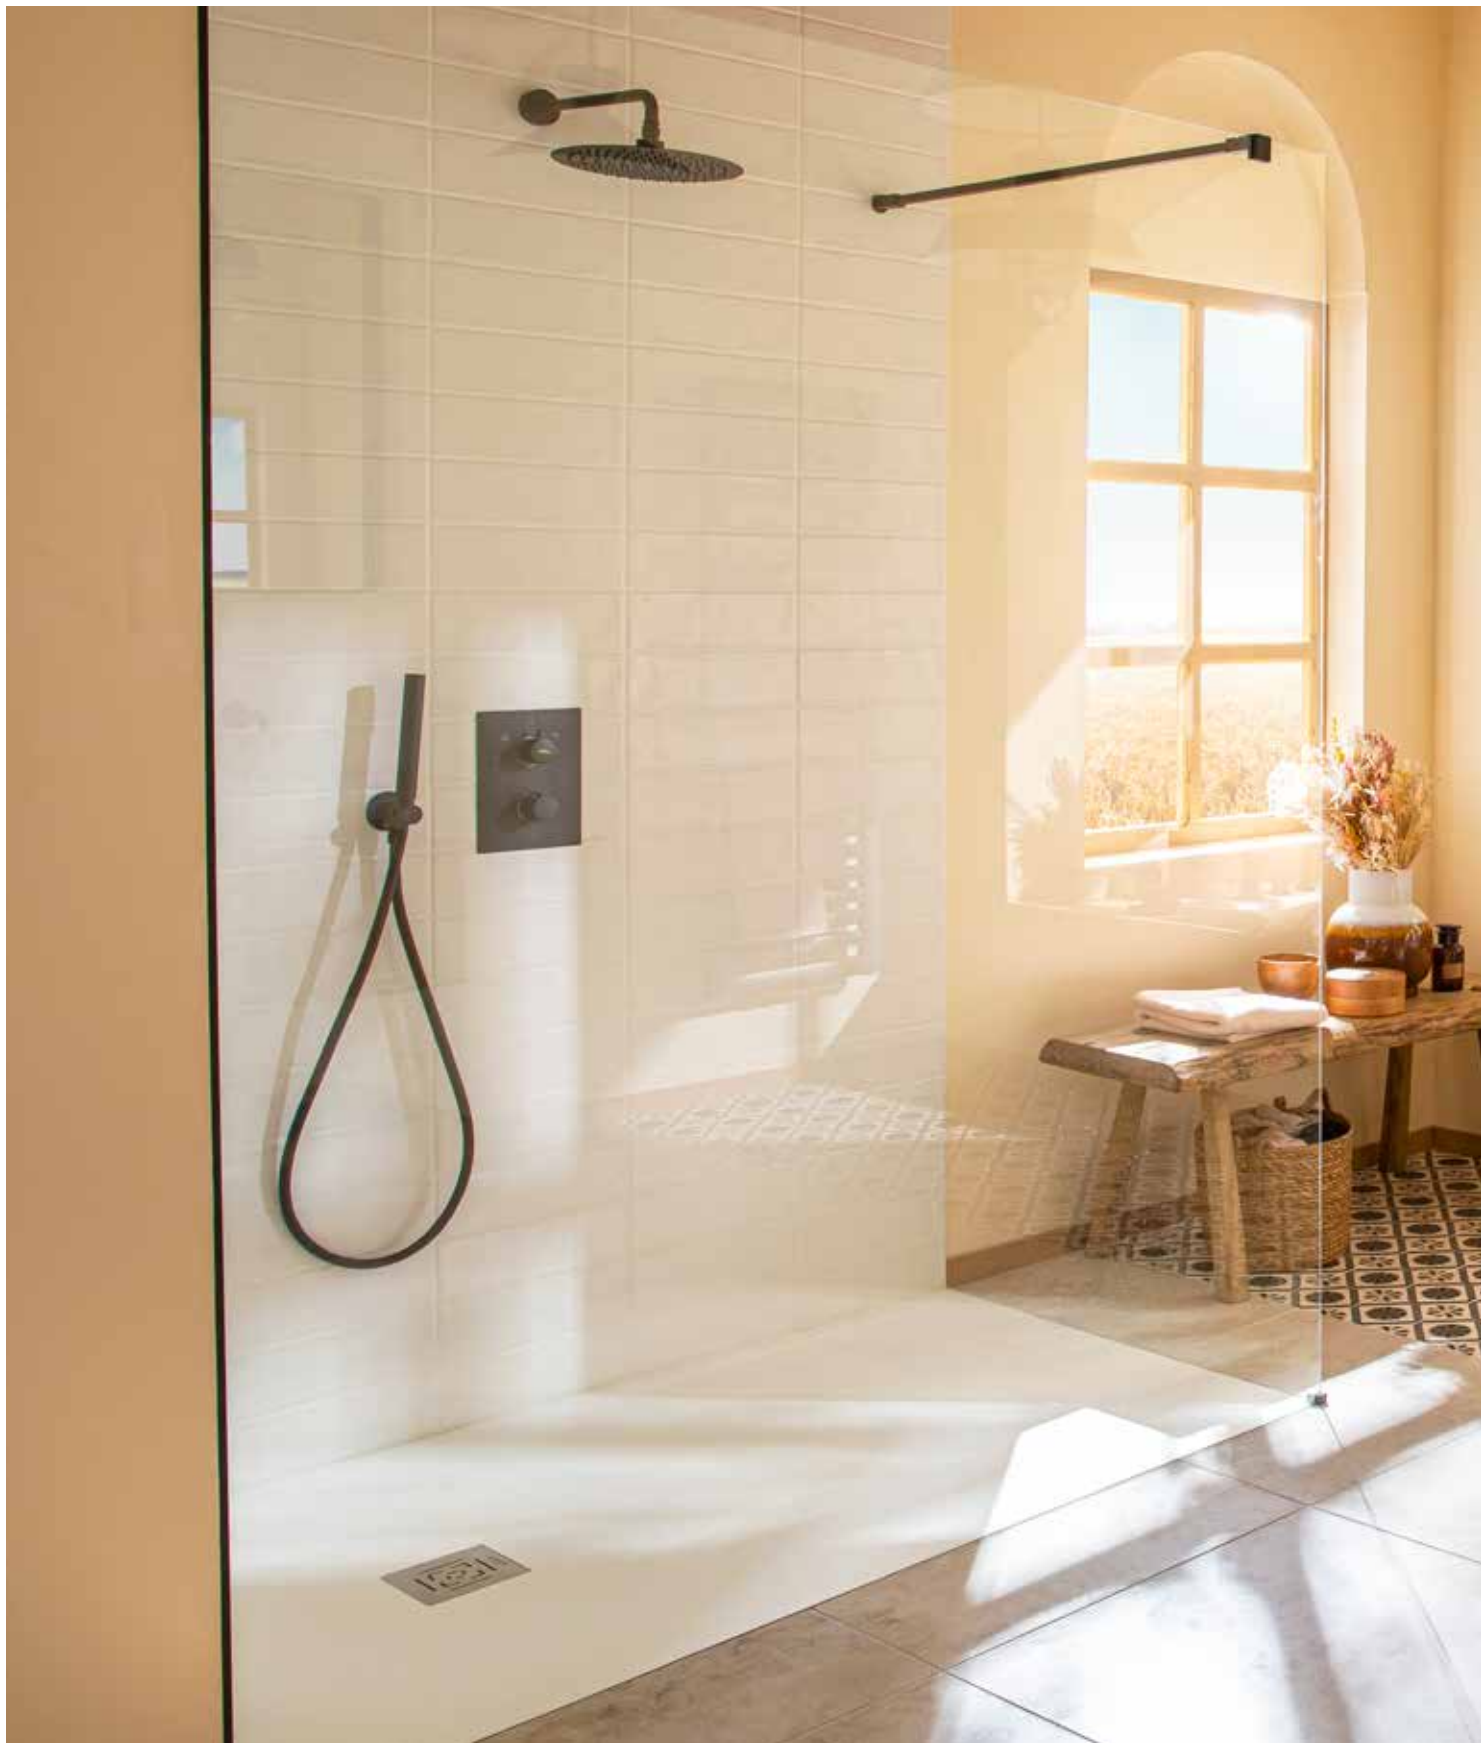

LA *Douche*

LA PAROI

Guide de choix	120
La douche ouverte	123
La douche ouverte façon verrière	128
Accès de face porte coulissante	130
Accès de face porte pivotante	137
Accès de face porte pivotante pliante	144
Accès de face portes battantes	146
Accès d'angle	148
La paroi sur-mesure	152

LE RECEVEUR

Le receveur céramique	154
Le receveur acier	155
Le receveur acrylique	156
Le receveur de synthèse	160
La douche à l'italienne	162
La douche avec rangement	164

LES SOLUTIONS À COMPOSER .....

165

LES PANNEAUX MURAUX .....

166

LA CABINE DE DOUCHE

Guide de choix	168
La cabine	170

LE REMPLACEMENT DE BAIGNOIRE .....

172

LA ROBINETTERIE DOUCHE

Guide de choix	174

LA DOUCHE ENCASTRÉE

Les packs encastrés	176
Les solutions encastrées à composer	183

LA DOUCHE APPARENTE

La colonne de douche cubique	188
La colonne de douche ronde	191
L'ensemble de douche	197
Le mitigeur de douche	201